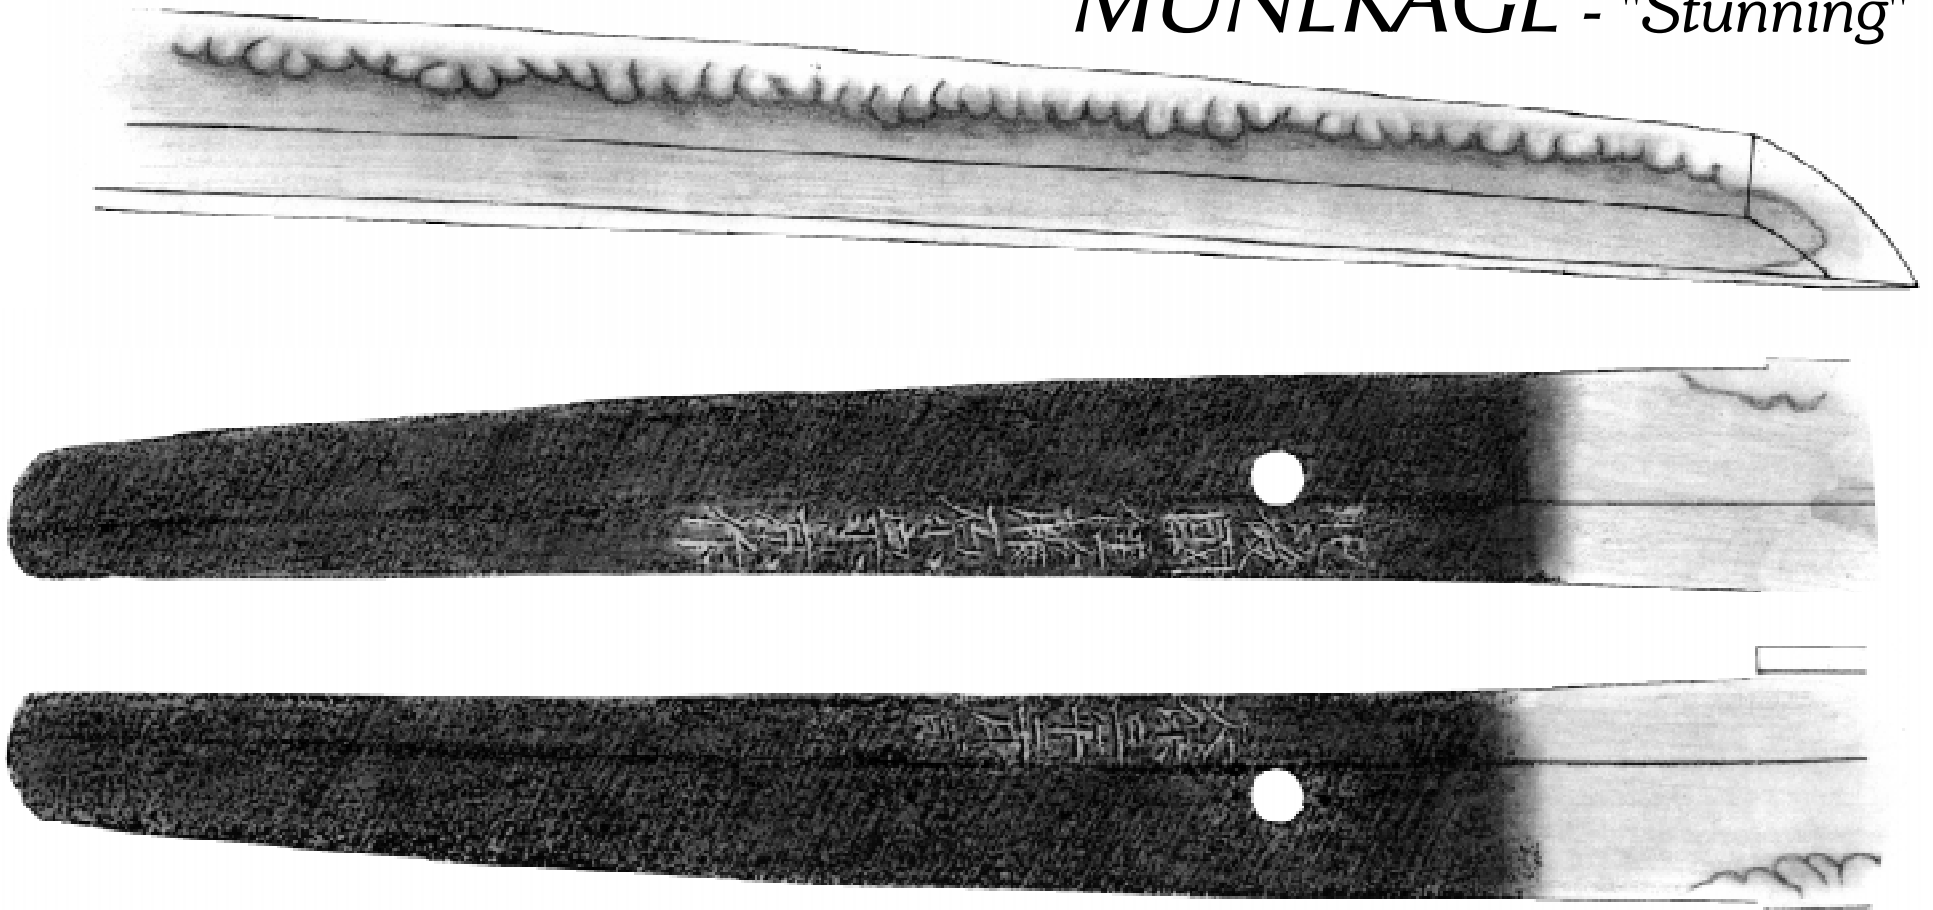

MUNEKAGE - "Stunning"

DOTANUKI MUNEKAGE - An excellent sword, a True Show Piece - "Stunning"

Showing this sword, the most casual guest will have an exciting story to tell - of fantastic things...

KOSHI-ZORI, HEIAN copy with noticeable tapering from a small but strong and strikingly sculpted CHU-KISSAKI. An imposing 29 1/2", 74.7cm, UBU-KATANA. The HADA is a startling and beautiful, swirling mix of MOKUME and AYASUGI where MASA holds the SHINOGI but a lamination separates UZU eyes peering from the AYASUGI waves. MASAME drifts through the SHINOGI-JI. This is real KOTO style HADA and steel work, not some gaudy, fake AYASUGI one might presuppose of SHIN-SHINTO, this is a sword that everyone comments upon, fondly and reverently. Grouped CHOJI and GUNOME-CHOJI MIDARE swings on a vibrant rise and fall. It is the stunning sword so often repeated by viewers. 9 inch NAKAGO is dark and clearly defined with KESHO YASURI-ME and signed, HIGO-no-KUNI JU FUJIWARA MUNEKAGE SAKU URA: TEMPO SAN-NEN NI GATSU HI - 3rd year of TEMPO 1832 Strong silver covered single and better wood. MUNEKAGE - Marked down from \$8700, Priced to sell: \$7600 - Excellent